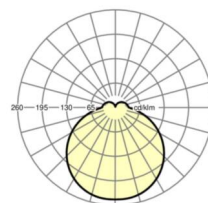

LIGHTING TECHNOLOGY

Placement	LED, Colour rendering/Light colour CRI ≥ 80 / 3000K
Colour tolerance (MacAdam)	5SDCM
Nominal luminous flux	1591lm
LED service life	50000h L80/B10 (Tq 35°C)
Luminaire luminous efficiency	125lm/W
UGR lat./long.	20.9 / 21.0

MECHANICS

Housing colour	white, similar to RAL 9003
Dimensions (LxWxH/DxH)	380mm x 69mm
Weight (net)	1.78kg
Cable entry KE	See mounting instructions
Type of installation	Ceiling-mounted single installation, Pendant individual mounting, Wall mounting

Dimensions

H	69 mm	Height
D	380 mm	Diameter
A1	208 mm	Mounting distance single mounting
A1 alternativ	180 mm	Mounting distance single mounting (alternatively)

DEEP-LINK

<https://www.regiolum.de/en/article/21903024180>